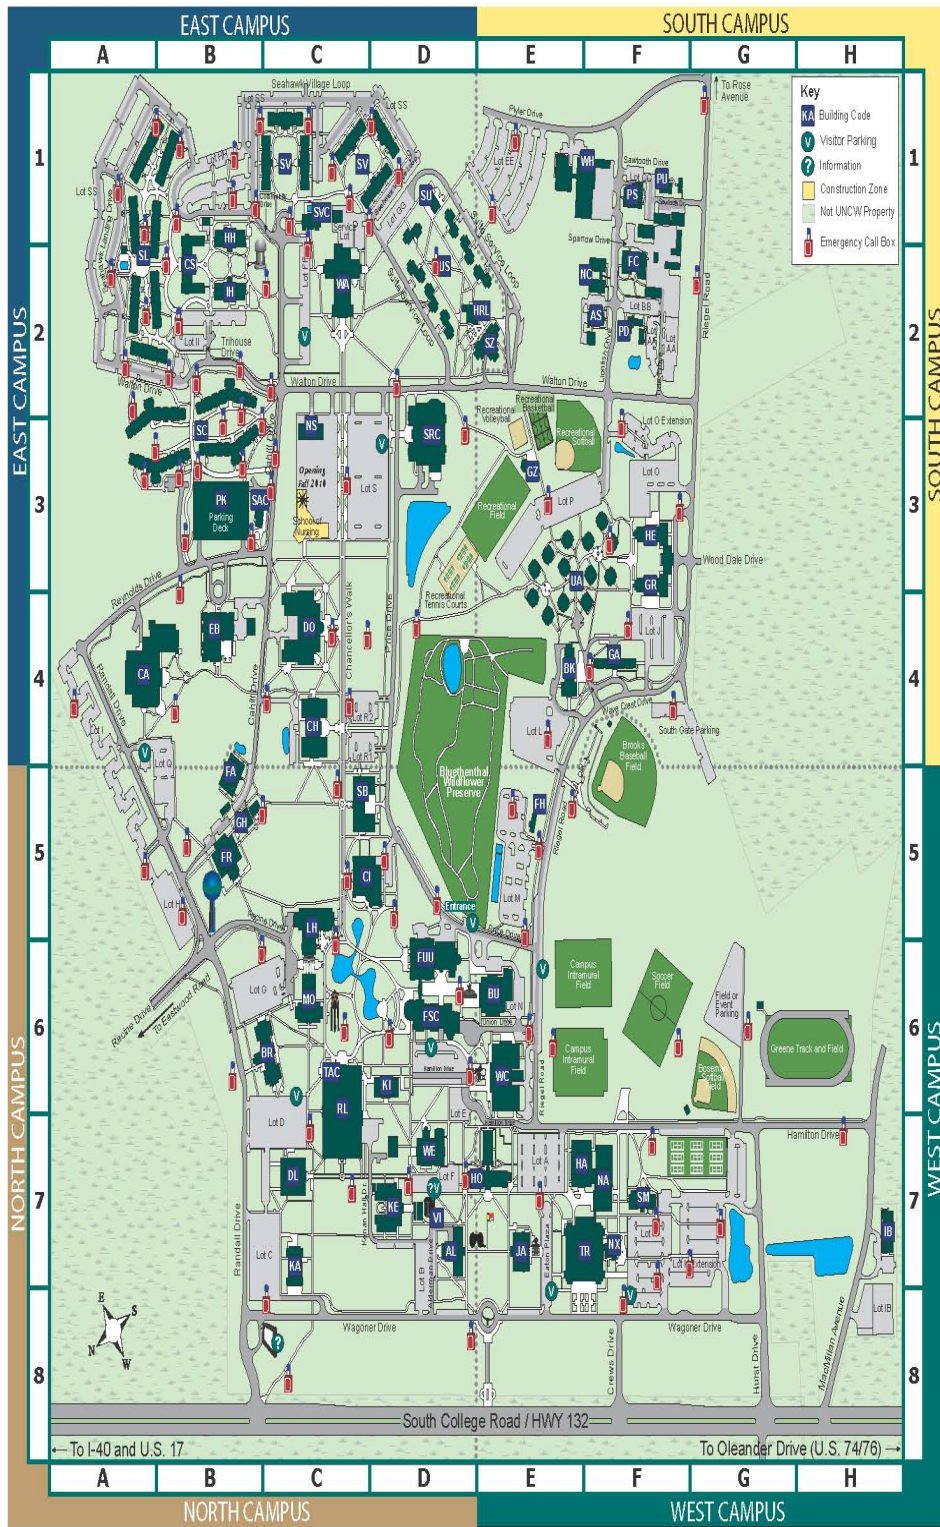

UNIVERSITY OF NORTH CAROLINA WILMINGTON
 601 South College Road • Wilmington, NC 28403
 910.962.3000 • www.uncw.edu

Building	Grid Location	Code
Academic Support Center	2F	AS
Aldeman Hall	7D	AL
Almkjst-Nixon Sports Medicine Complex	7F	SM
Bear Hall	6B	BR
Belk Hall	4E	BK
Burney Center	6E	BU
Cameron Hall	4C	CH
Computer Information Systems Building	5C	CI
Cornerstone Hall	2B	CS
Cultural Arts Building	4A	CA
DeLoach Hall	7C	DL
Dobo Hall	4C	DO
Education Building	4B	EB
Facilities	2F	FC
Fisher Field House	5E	FH
Fisher Student Center	6D	FSC
Fisher University Union	6D	FUU
Friday Annex	5B	FA
Friday Hall	5B	FR
Galloway Hall	4F	GA
Gazebo	3E	GZ
Graham Hall	3F	GR
Hanover Hall	7E	HA
Hewlett Hall	3F	HE
Hoggard Hall	7E	HO
Honors House	1B	HH
Housing and Residence Life	2E	HRL
International House	2B	IH
Isaac Bear Early College High School	7H	IB
James Hall	7E	JA
Kenan Auditorium	7C	KA
Kenan Hall	7D	KE
King Hall	6D	KI
Kresge Greenhouse	5B	GH
Leutze Hall	5C	LH
Morton Hall	6C	MO
Natorium	7F	NA
Natural Sciences	3C	NS
Network and Communications	2F	NC
Nixon Annex	7F	NX
Parking Deck	3B	PK
Police (UNCW)	2F	PD
Printing Services	1F	PS
Purchasing Services	1F	PU
Randall Library	6-7C	RL
Schwartz Hall	2E	SZ
Seahawk Crossing	2-3B	SC
Seahawk Landing	1-2A	SL
Seahawk Village	1C-D	SV
Seahawk Village Clubhouse	1C	SVC
Shops at the Crossing	3B	SAC
Social and Behavioral Sciences	5C	SB
Student Recreation Center	3D	SRC
Suites Services Building	1D	SU
Technology Assistance Center (Library)	6C	TAC
Trask Coliseum	7E	TR
University Apartments	3-4E-F	UA
University Suites	2D	US
Visitor Information & Parking	7D	VI
Wagoner Hall	2C	WA
Warehouse-Receiving	1F	WH
Warwick Center	6E	WC
Westside Hall	7D	WE