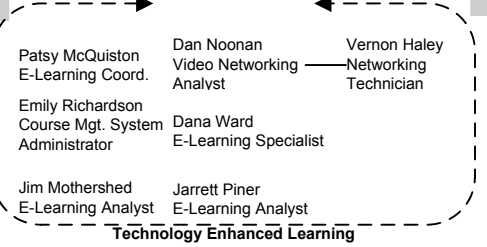

Rosemary DePaolo, Ph.D.
Chancellor

Debra Saunders-White,
Ed.D.
Vice Chancellor

Antoinette Gazda
Executive
Assistant

Bobby Miller
Associate Vice
Chancellor
Infrastructure

Zachery Mitcham
IT Security
Officer

Patricia
Thompson
Budget Manager

Leah Kraus
Associate Vice Chancellor
Technology Services,
Management and
Planning

Jeff Stanfield
Director
Technology
Enhanced
Learning

Beverly
Vagnerini
Director

Tony Copeland
Director
Operations and
Systems
Administration