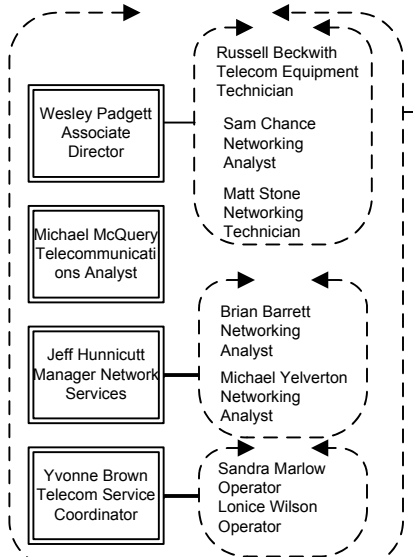

Rosemary DePaolo, Ph.D.
Chancellor

Debra Saunders-White,
Ed.D.
Vice Chancellor

Antoinette Gazda
Executive
Assistant

Bobby Miller
Associate Vice
Chancellor
Infrastructure

Zachery Mitcham
IT Security
Officer

Patricia
Thompson
Budget Manager

Leah Kraus
Associate Vice Chancellor
Technology Services,
Management and
Planning

Jeff Stanfield
Director
Technology
Enhanced
Learning

Beverly
Vagnerini
Director

Tony Copeland
Director
Operations and
Systems
Administration